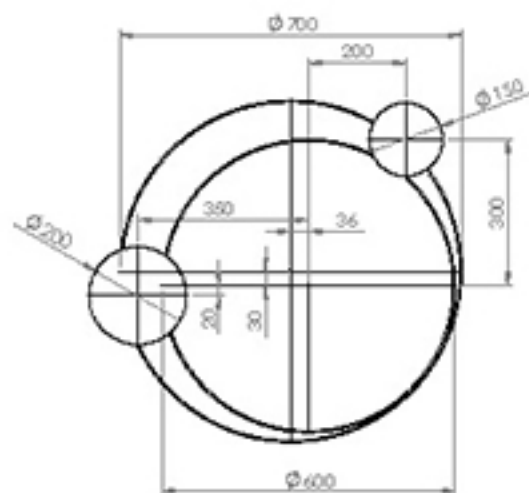

: Yellow, White

:  A.Gray  Mocha  Black  Gold  Cream Beige

Ayna (mm) Mirror Thickness	Ø
4	700