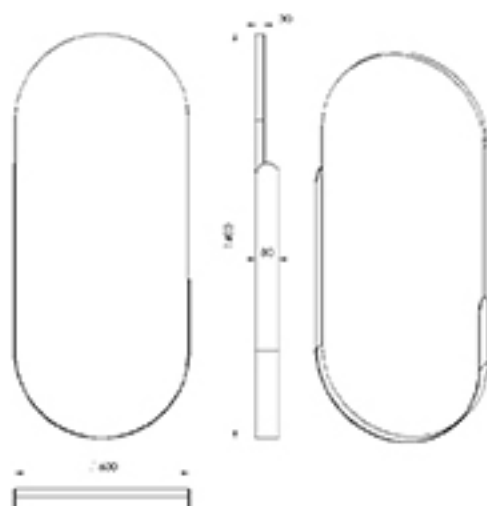

TITANIUM

TR Ayna Renk Opsiyonları
Led Renkleri
Profil Renkleri

: Natural, Füme, Bronz
: Sarı, Beyaz

: A.Gri Moka Siyah Sarı Bej

EN Mirror Colour Options
Led Colours
Profile Colours

: Natural, Smoked, Bronze,
: Yellow, White

: A.Gray Mocha Black Gold Sand Beige

Ayna (mm) Mirror Thickness	A	B
4	600	1400