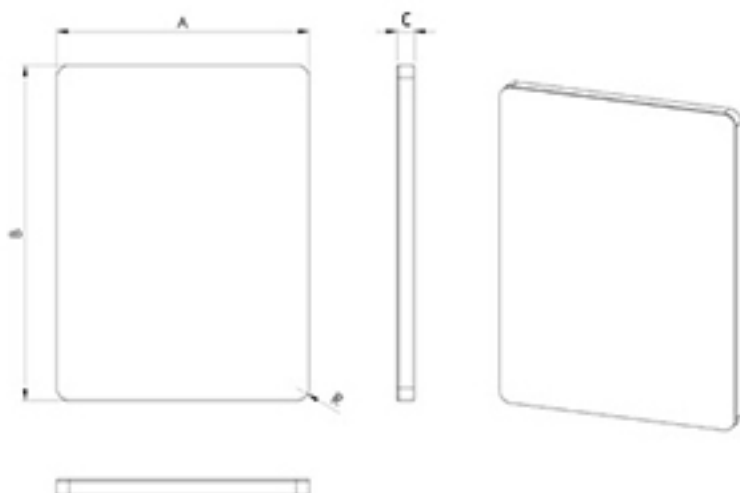

Ayna (mm) Mirror Thickness	A	B
4	500	700
4	600	800
4	600	1000
4	600	1200