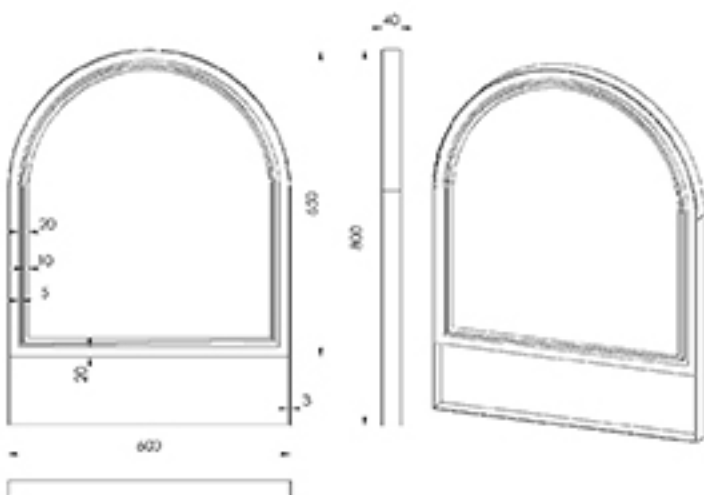

LINCOLN

TR Ayna Renk Opsiyonları
Led Renkleri
Profil Renkleri

: Natural, Füme, Bronz
: Sarı, Beyaz

: A.Gri Moka Siyah Sarı Kum Bej

EN Mirror Colour Options
Led Colours
Profile Colours

: Natural, Smoked, Bronze,
: Yellow, White

: A.Gray Mocha Black Gold Sand Beige

Ayna (mm) Mirror Thickness	A	B
4	600	800