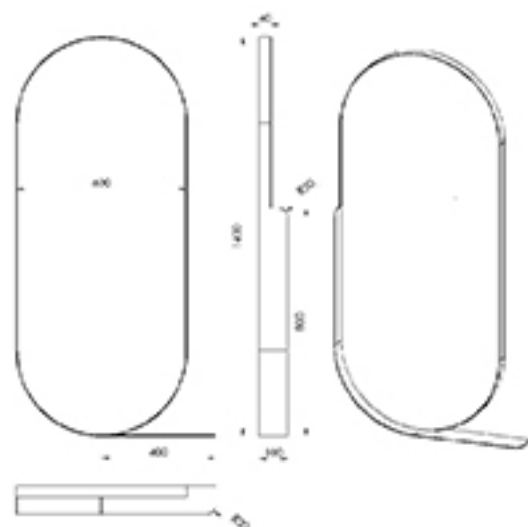

Ayna (mm) Mirror Thickness	A	B
4	600	1400