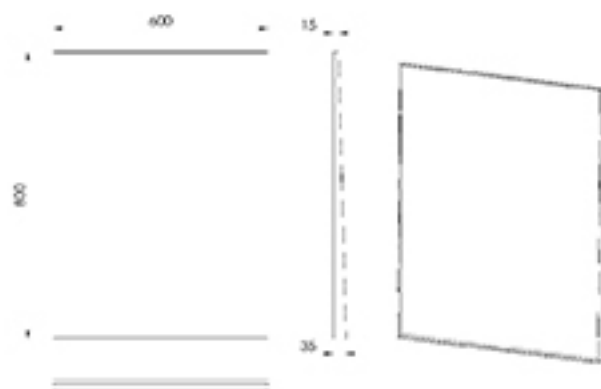

: Natural, Smoked, Bronze,  
: Yellow, White

:  A.Gray  Mocha  Black  Gold  Sand Beige

Ayna (mm) Mirror Thickness	A	B
4	600	800