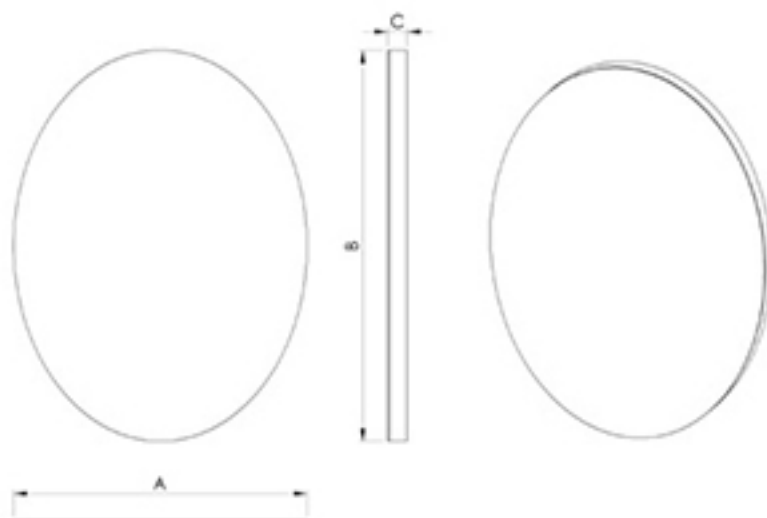

MICRA

1. **TR** Ayna Renk Opsiyonları : Natural, FÜme, Bronz
   Led Renkleri : Sarı, Beyaz
   Ahşap Renkleri : ☐ A.Gri ☐ Beyaz ☒ Siyah
2. **EN** Mirror Colour Options : Natural, Smoked, Bronze,
   Led Colours : Yellow, White
   Wood Colours : ☐ A.Grey ☐ White ☒ Black

Ayna (mm) Mirror Thickness	A	B	C
4	600	800	40
4	600	1000	40
4	600	1200	40