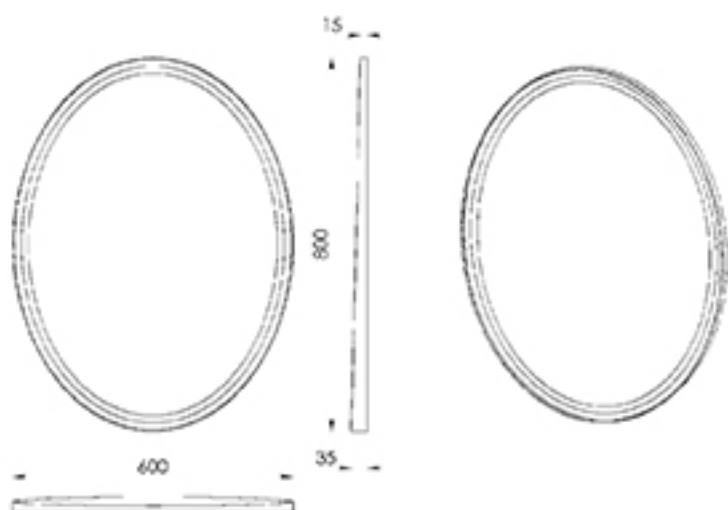

ROVER

TR Ayna Renk Opsiyonları
Led Renkleri
Profil Renkleri

: Natural, Füme, Bronz
: Sarı, Beyaz

: A.Gri Moka Siyah Sarı Bej

EN Mirror Colour Options
Led Colours
Profile Colours

: Natural, Smoked, Bronze,
: Yellow, White

: A.Gray Mocha Black Gold Sand Beige

Ayna (mm) Mirror Thickness	A	B
4	600	800